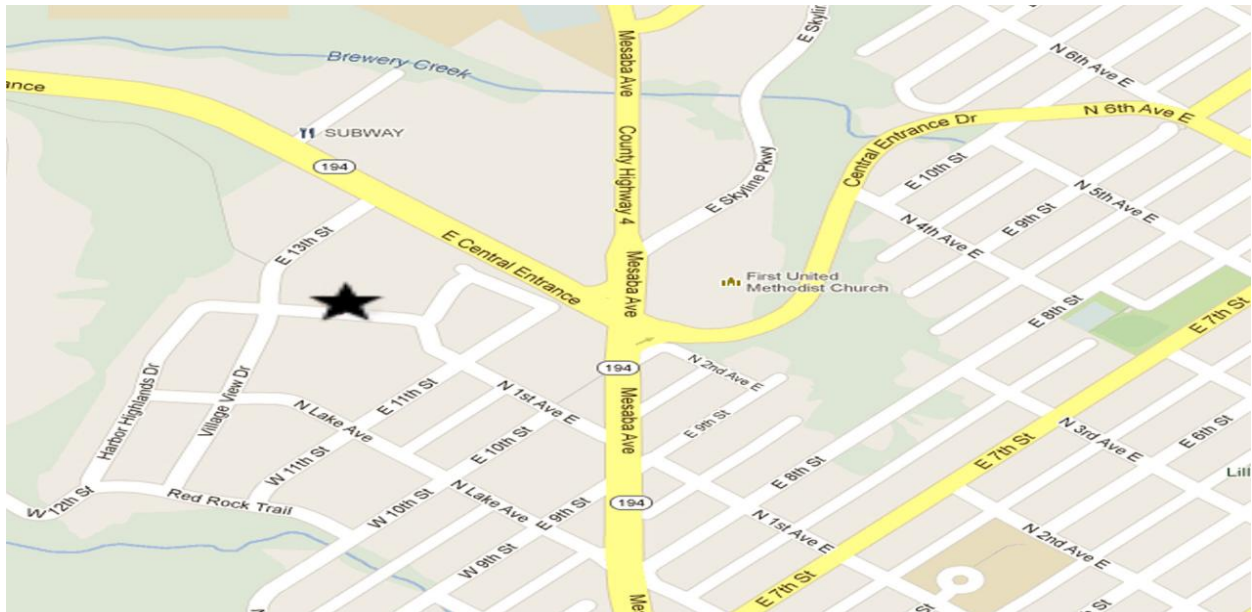

**FOR YOUTH DEVELOPMENT
FOR HEALTHY LIVING
FOR SOCIAL RESPONSIBILITY**

Harbor Highlands Community Center 28 East Village View Drive

From the downtown area:

1. Head up Mesabi Ave.
2. Turn left on North Lake Ave.
3. Pass 10th and 11th Street. You will now be entering Harbor Highlands.
4. Look to the right and you will see a large red building surrounded by green space. This is the Community Center.
5. As you continue up the hill, turn right on Village View Drive.
6. Go to the stop sign (Harbor Highland Drive) and turn right.
7. As you head down the hill, the parking lot is on your right.

From the Duluth Heights direction:

1. Come down Central Entrance past Central High School.
2. You will turn right on 13th Street into Harbor Highlands. This entrance is across the street from the Minnesota Highway Department offices.
3. Go to the stop sign (Harbor Highland Drive) and turn left.
4. As you head down the hill, the parking lot is on your right.